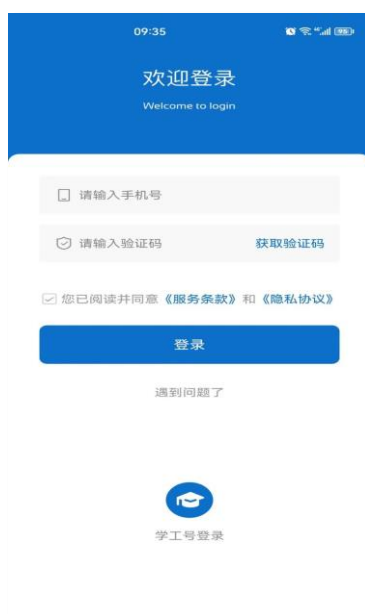

智慧校园平台（校苑优）

教师使用手册

二、APP 端智慧校园平台

2.1 移动端融合门户

2.1.1 校芜优 APP 下载

手机端访问 ehall.uwh.edu.cn 进入，或者手机浏览器、微信等扫描以下二维码进入移动 APP 校芜优下载页。按提示下载安装。

2.1.2 校芜优移动 APP 登录

(1) 打开校芜优 app，勾选【您已阅读并同意《服务条款》和《隐私协议》】并用学工号进行登录，若绑定了手机号也可用手机号登录

(2) 学工号登录:

登录账号: 学工号, 密码: 身份证后 8 位(如遇字母请大写)

The image shows a mobile application interface for logging into Wuhu University. At the top, the time is 09:35 and the battery level is 95%. The page title is "学工号登录" (Student ID Login). There is a language selection dropdown set to "简体中文". The university's name "蕪湖學院(筹)" and "WUHU UNIVERSITY (P)" is displayed in blue. Below this are two input fields: "请输入学号/工号" (Please enter student ID/employee ID) and "请输入密码" (Please enter password). There is a checkbox for "7天免登录" (7-day login exemption) and a link for "忘记密码" (Forgot password). A large blue button labeled "登录" (Login) is positioned below the input fields. At the bottom, there is a logo with the character "芜" and the slogan "校芜优" (Wuhu University is the best).